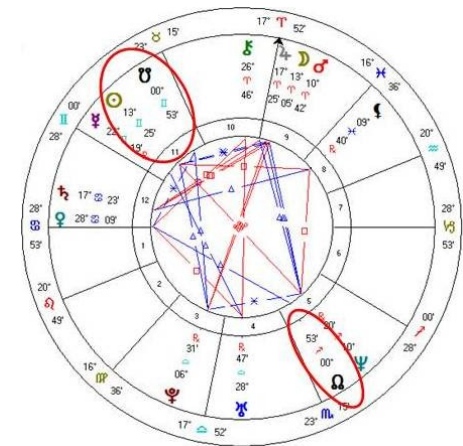

Date and Name at Birth

The workshop introduces the structure of the Tree of Life, whereby every Major Arcana card from the Tarot, fits onto a numbered path, also associated with a Hebrew letter.

The date of birth gives valuable information about the lessons to be learnt in this lifetime. The path it corresponds to on the Tree, conveys a special message for us, amplified by its symbolic letter.

Likewise the letters in one’s name at birth can be converted into numbers and used to calculate the number of another path which reinforces our journey with skills brought forward from previous lives, which can assist in our current development process.

Astrology Natal Chart

The sign, position, condition and aspects to the natal **Sun** tell much about our life potential and the opportunities as well as the challenges we are likely to face as we develop and grow.

The two points in the sky where the apparent path of the Sun around the Earth, crosses the Moon’s orbit around the Earth, are known as the **South and North Node of the Moon**. These points by sign, position and aspect, show where we have come from and what we are trying to develop into. If you like, they represent our previous past life and our life purpose or key lesson for this lifetime. Sara will demonstrate what these three points indicate in the charts of participants, so that they can decide where they are on their journey, moving forward or merely repeating old comfortable patterns of behavior.