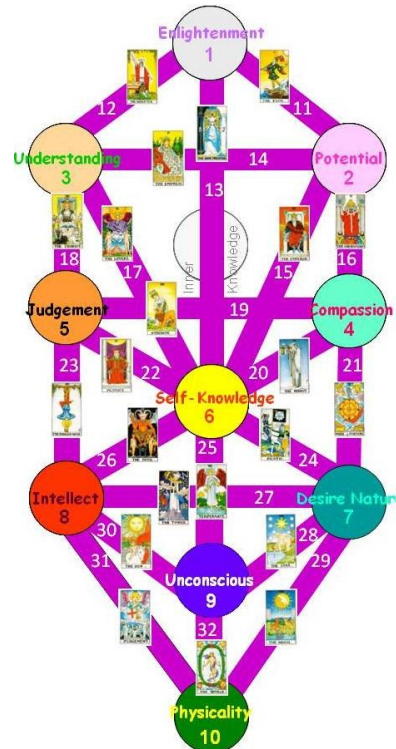

Workshop outline

This workshop combines the ancient wisdom from Astrology, Palmistry, Tarot, Numerology and the Kabbalah Tree of Life, enabling participants to develop an understanding of the key lessons they are here to experience in this lifetime.

Fingerprints

Dermatoglyphics is a study of the ridge patterns in the skin on the hands, particularly the fingertips. Detectives and police licensing agencies have used this for identification purposes for years as even twins have unique fingerprint patterns. Extensive research by Palmists has shown this can be used to uncover our purpose here on earth, what skills and experience we are likely to develop and which areas of our life and personality have the potential to hold critical lessons for us.

You will gain:

- Understanding of fingerprint types, their meanings and associations
- A map of your specific fingerprints
- Knowledge of your purpose here in this lifetime
- Identification of any “Archetypes” associated with your fingerprints
- The strengths and key opportunities for improvement at your fingertips

Date and Name at Birth

The workshop introduces the structure of the Tree of Life, whereby every Major Arcana card from the Tarot, fits onto a numbered path, also associated with a Hebrew letter.

The date of birth gives valuable information about the lessons to be learnt in this lifetime. The path it corresponds to on the Tree, conveys a special message for us, amplified by its symbolic letter.

Likewise the letters in one’s name at birth can be converted into numbers and used to calculate the number of another path which reinforces our journey with skills brought forward from previous lives, which can assist in our current development process.