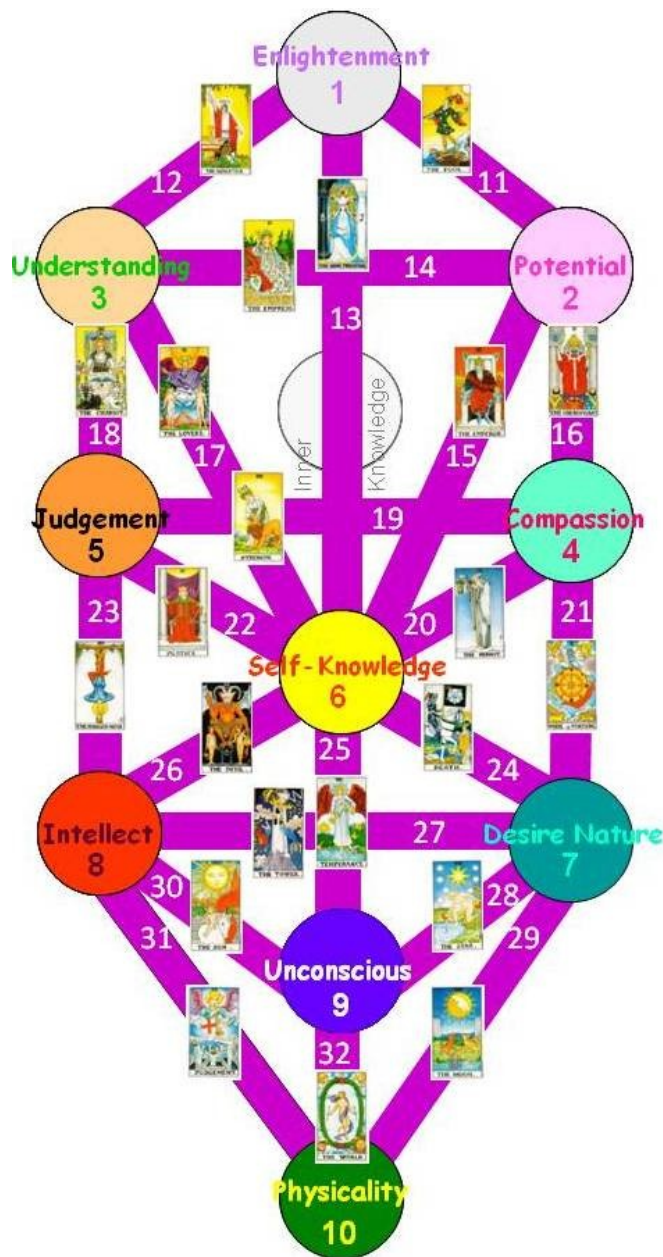

What is Kabbalah?

Kabbalah (Qabalah, Cabbala) literally translated, means to receive from mouth to ear. It is the Hebrew mystical system, not a religion, as such it particularly supports all kinds of spiritual beliefs. The Tree of Life is its primary symbol and in itself is a model for transition and self-development.

There are 10 centres of energy, called Sephirot on the tree which can be linked to the numbered suits of cards in the Tarot. These Sephirot are joined by 22 energy paths which correspond with the 22 Major Arcana Tarot cards and the 22 letters of the Hebrew alphabet.

The Hermetic Order of the Golden Dawn, formed in the late 1880's, was responsible for collating, focusing and expanding on existing Western esoteric traditions to formalise this system including linkages between the Tree of Life, the Tarot, the Hebrew letters, the human body and astrology.

Many Tarot Decks contain symbols representing the astrology and/or letters associated with the cards. However some artists or designers of decks have taken it on themselves to "redesign" the paths, so care should be taken in following the symbols until they have been proven.

The workshops introduce the structure of the Tree of Life, its sephira and paths.

Our date of birth gives valuable information about the lessons to be learnt in this lifetime. The path it corresponds to on the Tree, conveys a special message for us, amplified by its symbolic letter.

Likewise one's name at birth reinforces the skills brought forward from previous lives, which will assist in your current development process.

This is not to be confused with the Life Path number from Numerology, or the astrological Sun Sign, as translated into a Major Arcana archetype.

Life Path cards help make sense of the reasons we are really drawn to some cards in the deck and dislike or are repelled by others. This can sometimes mean the cards carry messages we are not particularly keen on hearing; in a similar manner to the parts of ourselves we are not ready to accept.

Come and enjoy a fun time with the workshops, finding your personal Major Arcana cards within the Tarot and understanding how they resonate with your life journey!

Alternatively book a special reading